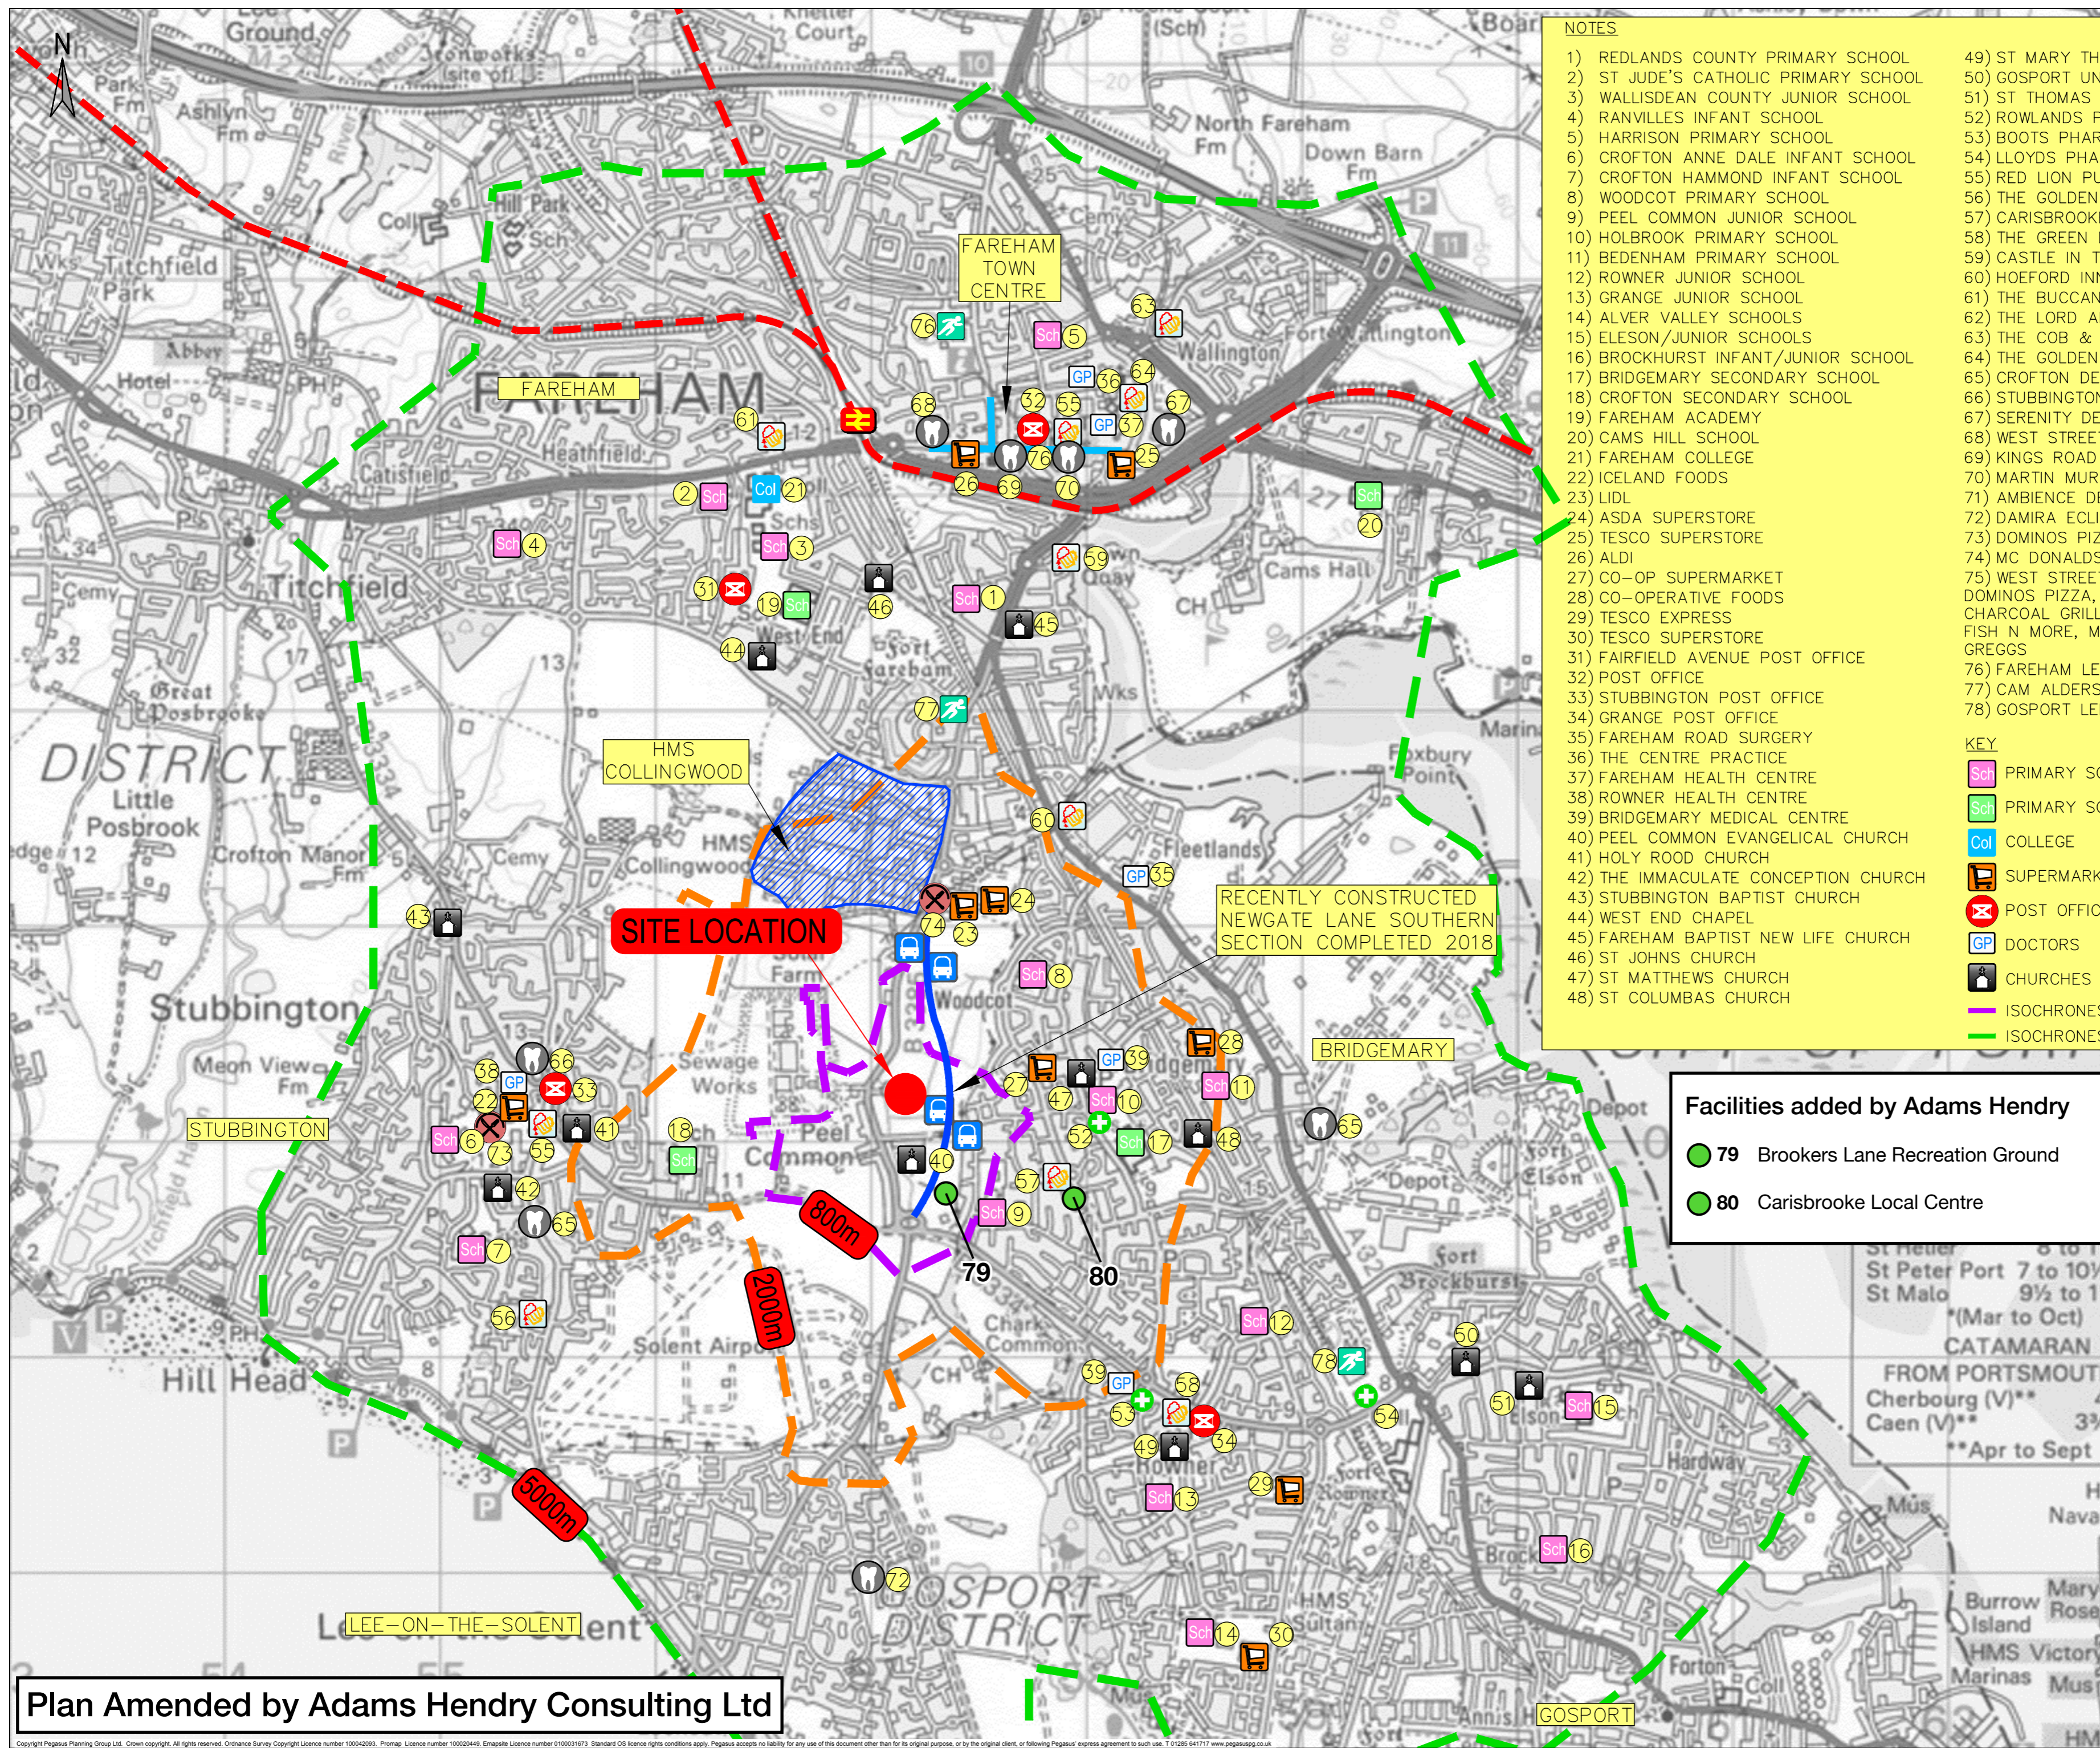

1. **NOTES**
1) REDLANDS COUNTY PRIMARY SCHOOL
  2) ST JUDE'S CATHOLIC PRIMARY SCHOOL
  3) WALLISDEAN COUNTY JUNIOR SCHOOL
  4) RANVILLES INFANT SCHOOL
  5) HARRISON PRIMARY SCHOOL
  6) CROFTON ANNE DALE INFANT SCHOOL
  7) CROFTON HAMMOND INFANT SCHOOL
  8) WOODCOT PRIMARY SCHOOL
  9) PEEL COMMON JUNIOR SCHOOL
  10) HOLBROOK PRIMARY SCHOOL
  11) BEDENHAM PRIMARY SCHOOL
  12) ROWNER JUNIOR SCHOOL
  13) GRANGE JUNIOR SCHOOL
  14) ALVER VALLEY SCHOOLS
  15) ELESON/JUNIOR SCHOOLS
  16) BROCKHURST INFANT/JUNIOR SCHOOL
  17) BRIDGEMARY SECONDARY SCHOOL
  18) CROFTON SECONDARY SCHOOL
  19) FAREHAM ACADEMY
  20) CAMS HILL SCHOOL
  21) FAREHAM COLLEGE
  22) ICELAND FOODS
  23) LIDL
  24) ASDA SUPERSTORE
  25) TESCO SUPERSTORE
  26) ALDI
  27) CO-OP SUPERMARKET
  28) CO-OPERATIVE FOODS
  29) TESCO EXPRESS
  30) TESCO SUPERSTORE
  31) FAIRFIELD AVENUE POST OFFICE
  32) POST OFFICE
  33) STUBBINGTON POST OFFICE
  34) GRANGE POST OFFICE
  35) FAREHAM ROAD SURGERY
  36) THE CENTRE PRACTICE
  37) FAREHAM HEALTH CENTRE
  38) ROWNER HEALTH CENTRE
  39) BRIDGEMARY MEDICAL CENTRE
  40) PEEL COMMON EVANGELICAL CHURCH
  41) HOLY ROOD CHURCH
  42) THE IMMACULATE CONCEPTION CHURCH
  43) STUBBINGTON BAPTIST CHURCH
  44) WEST END CHAPEL
  45) FAREHAM BAPTIST NEW LIFE CHURCH
  46) ST JOHN'S CHURCH
  47) ST MATTHEWS CHURCH
  48) ST COLUMBAS CHURCH
  49) ST MARY THE VIRGIN CHURCH
  50) GOSPORT UNITED REFORMED CHURCH, ST COLUMBAS
  51) ST THOMAS THE APOSTLE
  52) ROWLANDS PHARMACY
  53) BOOTS PHARMACY
  54) LLOYDS PHARMACY
  55) RED LION PUB
  56) THE GOLDEN BOWLER PUB
  57) CARISBROOKE ARMS
  58) THE GREEN DRAGON
  59) CASTLE IN THE AIR
  60) HOEFORD INN
  61) THE BUCCANEER
  62) THE LORD ARTHUR LEE
  63) THE COB & PEN
  64) THE GOLDEN LION
  65) CROFTON DENTAL CARE
  66) STUBBINGTON GREEN DENTAL PRACTICE
  67) SERENITY DENTAL
  68) WEST STREET DENTAL CLINIC
  69) KINGS ROAD DENTAL SURGERY
  70) MARTIN MURRAY DENTISTRY
  71) AMBIENCE DENTAL EXCELLENCE
  72) DAMIRA ECLIPSE DENTAL STUDIO
  73) DOMINOS PIZZA
  74) MC DONALDS
  75) WEST STREET FOOD. SEA OF SPICE, THE CORRIANDER DOMINOS PIZZA, LJ CHINESEKENS FRIED CHICKEN, CHARCOAL GRILL, LA ORIENT, PAPA JOHNS PIZZA, FISH N MORE, MC DONALDS, RANCHO STEAK HOUSE, GREGGS
  76) FAREHAM LEISURE CENTRE
  77) CAM ALDERS RECREATION GROUND
  78) GOSPORT LEISURE CENTRE
3. **KEY**
4. Sch PRIMARY SCHOOL
   - Sch PRIMARY SCHOOL
   - Col COLLEGE
   - GP DOCTORS
   - CHURCHES
   - PUBLIC HOUSES
   - DENTIST
   - TAKEAWAY FOOD
   - AREA OF FOOD ESTABLISHMENTS
   - LEISURE & RECREATIONAL
   - PHARMACY
   - FAREHAM TRAIN STATION
   - ISOCHRONES 800m
   - ISOCHRONES 2000m
   - ISOCHRONES 5000m

1. **Facilities added by Adams Hendry**
2. 79 Brookers Lane Recreation Ground
   - 80 Carisbrooke Local Centre